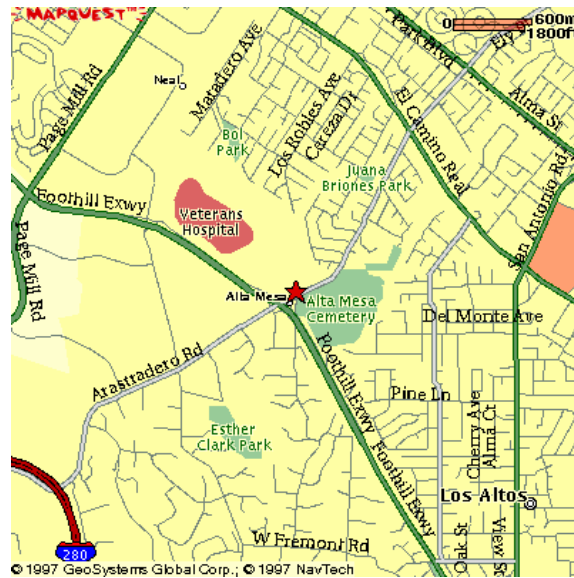

Driving Directions to Gunn High School 780 Arastadero Road Palo Alto, CA

FROM SAINT FRANCIS

1. Take to **FOOTHILL EXPRESSWAY North** to Arastadero Road.
2. Turn **Right** onto **ARASTADERO ROAD**.
3. Turn **Left** into **HENRY GUNN HIGH SCHOOL**.
4. Park in the back next to the **Football Field**.

FROM 101

1. Take **SAN ANTONIO ROAD West** (towards Los Altos).
2. Take the first **Right** onto **CHARLESTON ROAD**.
3. The road turns 90-degrees. Stay on it as it crosses the railroad tracks and then El Camino, where it becomes **ARASTADERO RD**.
4. After about 1 mile turn **Right** into **HENRY GUNN HIGH SCHOOL**.
5. Park in the back next to the **Football Field**.