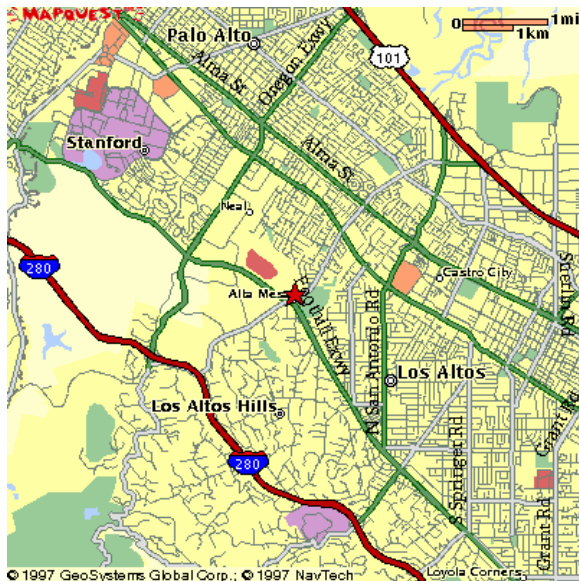

Driving Directions to Gunn High School 780 Arastradero Road Palo Alto, CA

FROM SAINT FRANCIS

1. Take to **FOOTHILL EXPRESSWAY North** to Arastadero Road.
2. Turn **Right** onto **ARASTADERO ROAD**.
3. Turn **Left** into **HENRY GUNN HIGH SCHOOL**.
4. Park in the back next to the **Football Field**.

FROM 101

1. Take **SAN ANTONIO ROAD West** (towards Los Altos).
2. Take the first **Right** onto **CHARLESTON ROAD**.
3. The road turns 90-degrees. Stay on it as it crosses the railroad tracks and then El Camino, where it becomes **ARASTADERO RD**.
4. After about 1 mile turn **Right** into **HENRY GUNN HIGH SCHOOL**.
5. Drive all the way to the back of the school. Park next to the **Football Field**.