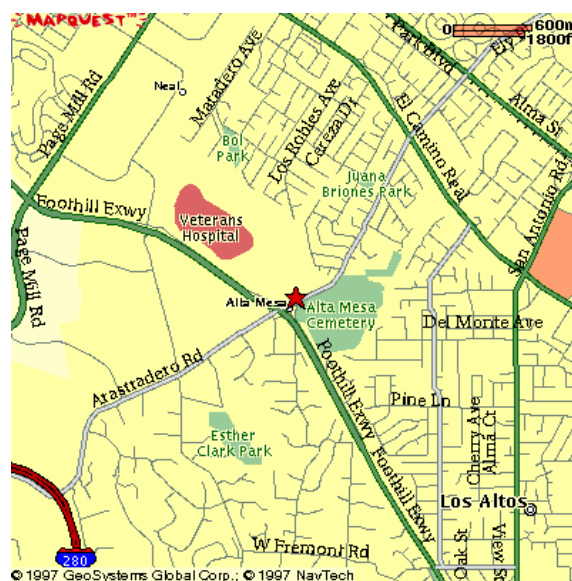

Driving Directions to Gunn High School 780 Arastradero Road Palo Alto, CA

FROM SAINT FRANCIS

1. Take to **FOOTHILL EXPRESSWAY North** to Arastadero Road.
2. Turn **Right** onto **ARASTADERO ROAD**.
3. Turn **Left** into **HENRY GUNN HIGH SCHOOL**.
4. Park in the back next to the **Football Field**.

FROM 101

1. Take **SAN ANTONIO ROAD West** (towards Los Altos).
2. Take the first **Right** onto **CHARLESTON ROAD**.
3. The road turns 90-degrees. Stay on it as it crosses the railroad tracks and then El Camino, where it becomes **ARASTADERO RD**.
4. After about 1 mile turn **Right** into **HENRY GUNN HIGH SCHOOL**.
5. Drive all the way to the back of the school. Park next to the **Football Field**.